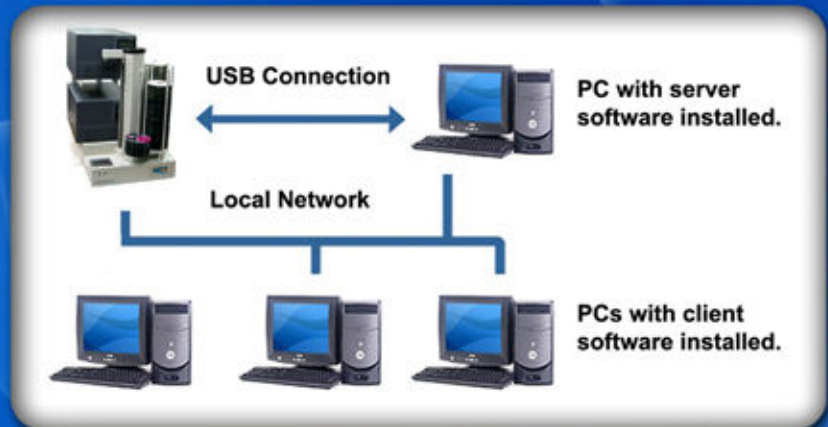

Network-Ready:

- Remote printing capabilities (client/server)
- High-speed USB connection.
- Unlimited job queuing w/ job priority options.
- Users can view the status of pending jobs and jobs in process.
- A user can cancel any job that is not in process.
- Job priority may only be changed by the system administrator.
- Multiple servers can exist on the same network. Clients simply select server they want to submit jobs to.
- Built-in label design software allows users to create full color text and graphic labels.
- Automatically processes queued jobs in the order that they were submitted to the queue.